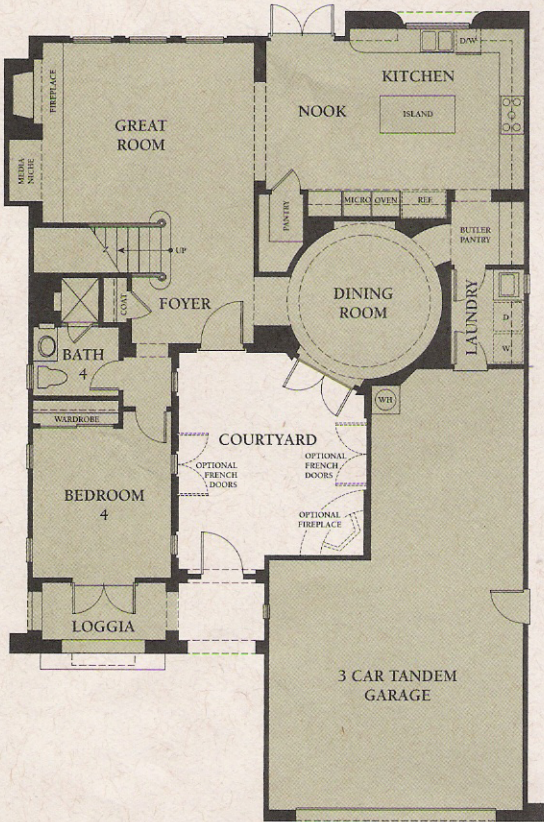

# Residence One

Preliminary Design

Artist's Rendering

Elevation Shown As Residence 1B:  
Early California Architecture  
4 Bedrooms, 4 Baths,  
3 Car Garage,  
Approximately 2,664 Square Feet

First Floor

Second Floor

A Variety Of Room Options Include:

- Library Or Music Room
- Project Room
- Home Office
- Master Bedroom
- Retreat/Exercise Room
- Bedroom Four
- Master Bedroom Deck
- Loft

Residence One floorplan shown as Elevation A (Santa Barbara)  
All plans are preliminary and we fully expect to make changes.