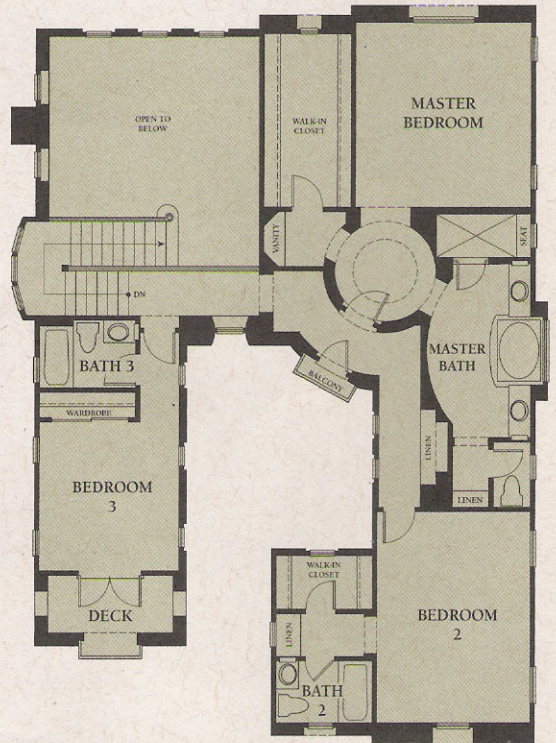

# Residence One

Preliminary Design

Artist's Rendering

Elevation Shown As Residence 1B:  
Early California Architecture  
4 Bedrooms, 4 Baths,  
3 Car Garage,  
Approximately 2,664 Square Feet

First Floor

Second Floor

A Variety Of Room Options Include:

- Library Or Music Room
- Project Room
- Home Office
- Master Bedroom
- Retreat/Exercise Room
- Bedroom Four
- Master Bedroom Deck
- Loft

Residence One floorplan shown as Elevation A (Santa Barbara)  
All plans are preliminary and we fully expect to make changes.